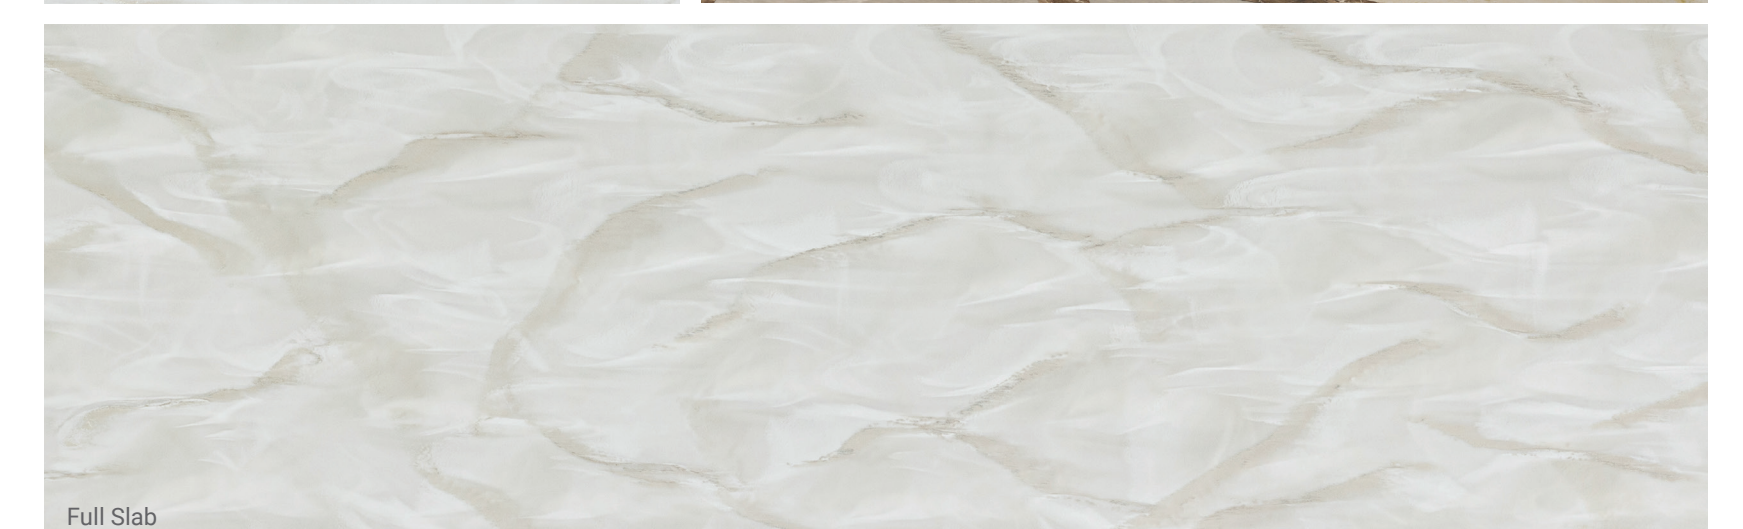

VENATO CHAMPAGNE VM-004

The gold pearl vein patterns of Venato Champagne along with the transparent base reminiscent of Ivory Onyx offers a luxurious atmosphere.