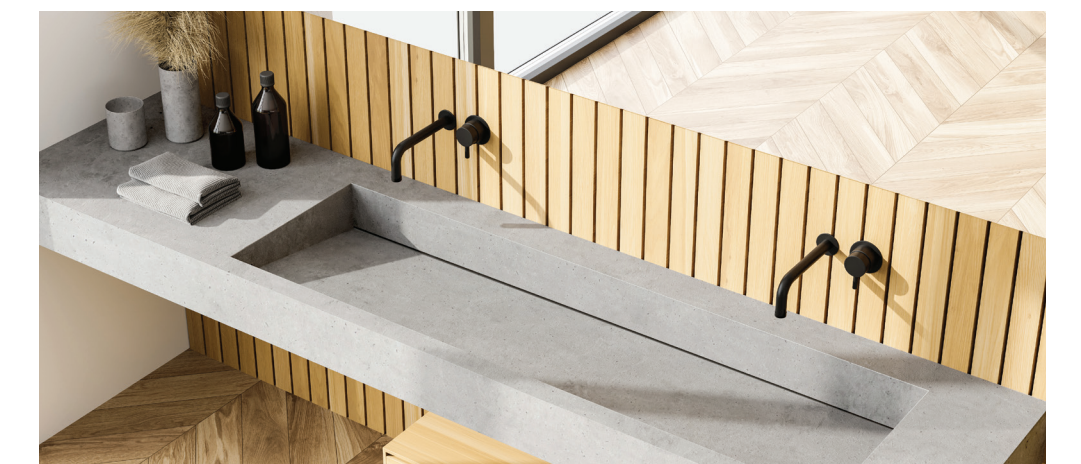

CASCADE GREY CC-003

Cascade Grey, resembling a stream of water within the dense fog at dawn, adds a modern edge to your kitchen.